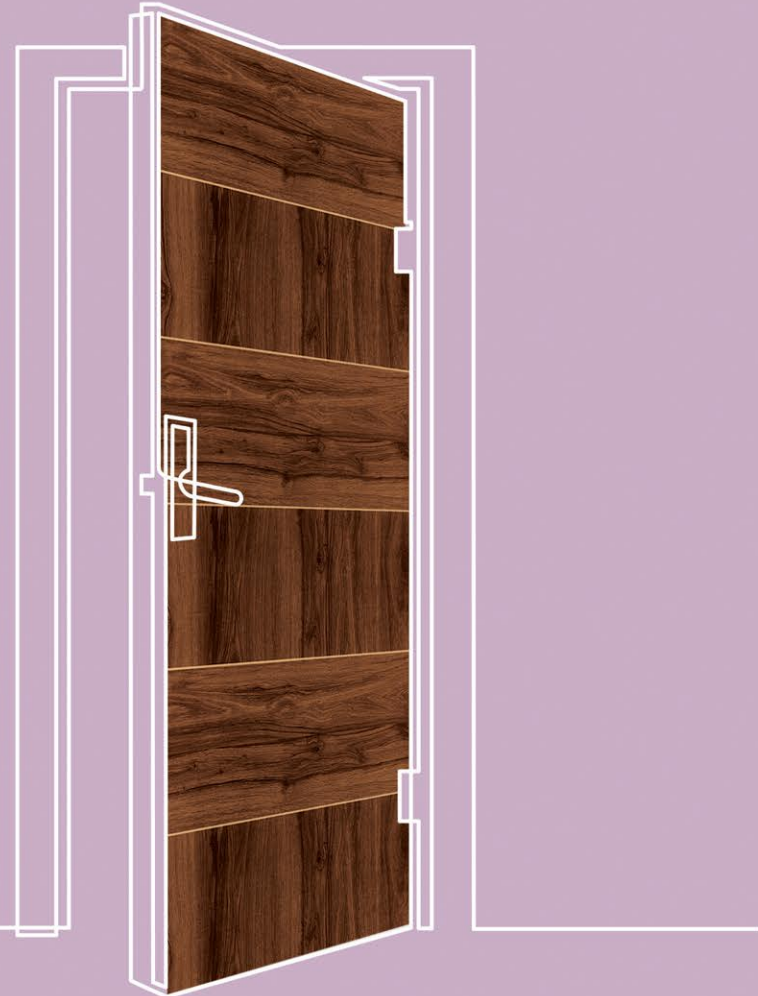

1624 MT
≡

1616 MT
≡

1620 MT
≡

- ✓ SIZE
- ✓ **7 X 3.25**
- ✓ FEET

1805 MT
~~~~~

1820 MT  
~~~~~

ECO DOOR

Add elegance and sobriety to your entrance. Let the door reflect the grace that envelopes your interiors. Jeevan Dhara Doors for that soothing decor that defines contemporary style.