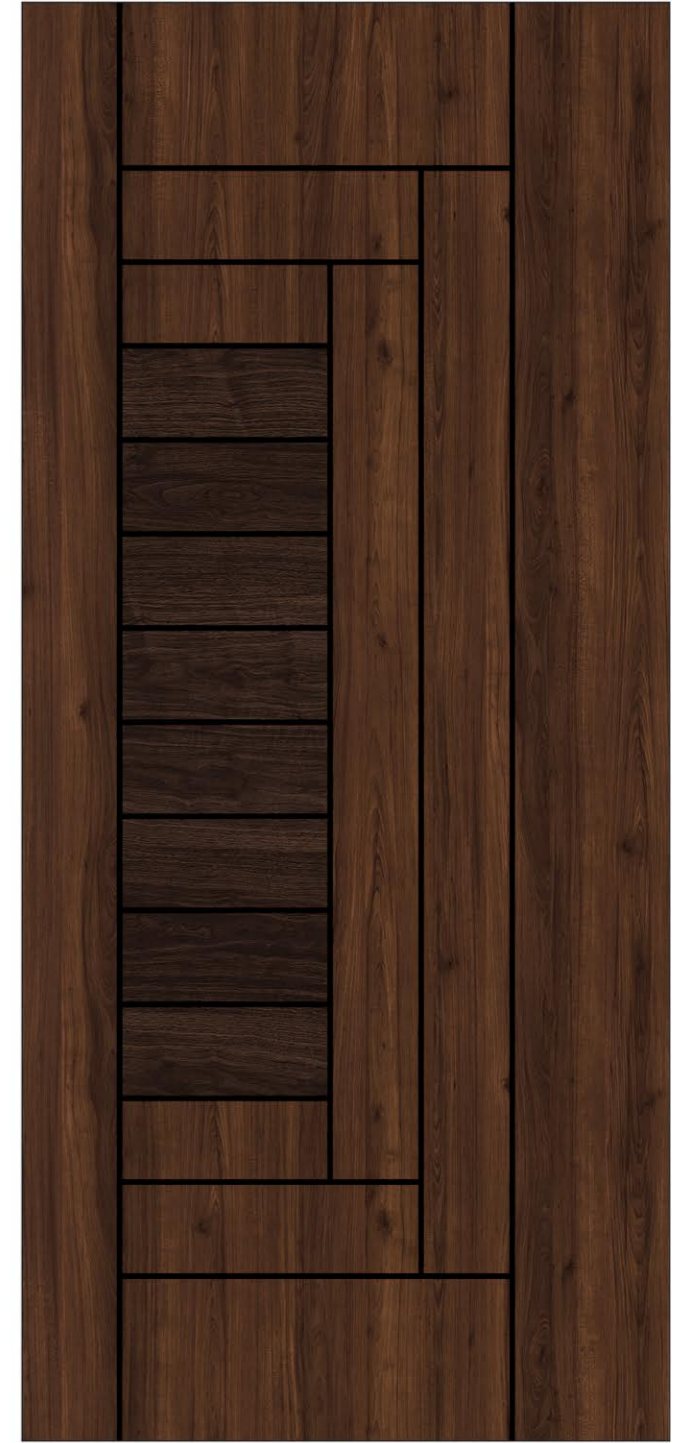

1606 SF

1607 SF

1609 SF

1618 SF

▲ SIZE  
▲ **7 X 3.25**  
▲ FEET

YOUR STYLE WITH A STYLISH DOOR

**DIGITAL  
DOOR**

Whatever you create as a part of your interior with becomes a part of your home forever.

- ✓ SIZE
- ✓ **7 X 3.25**
- ✓ FEET

1619 SF  
~~~~~

1612 SF
~~~~~

1622 SF  
~~~~~

1623 SF
~~~~~

- ▲ SIZE
- ▲ **7 X 3.25**
- ▲ FEET

YOUR STYLE WITH A STYLISH DOOR

31 < ————— > 32