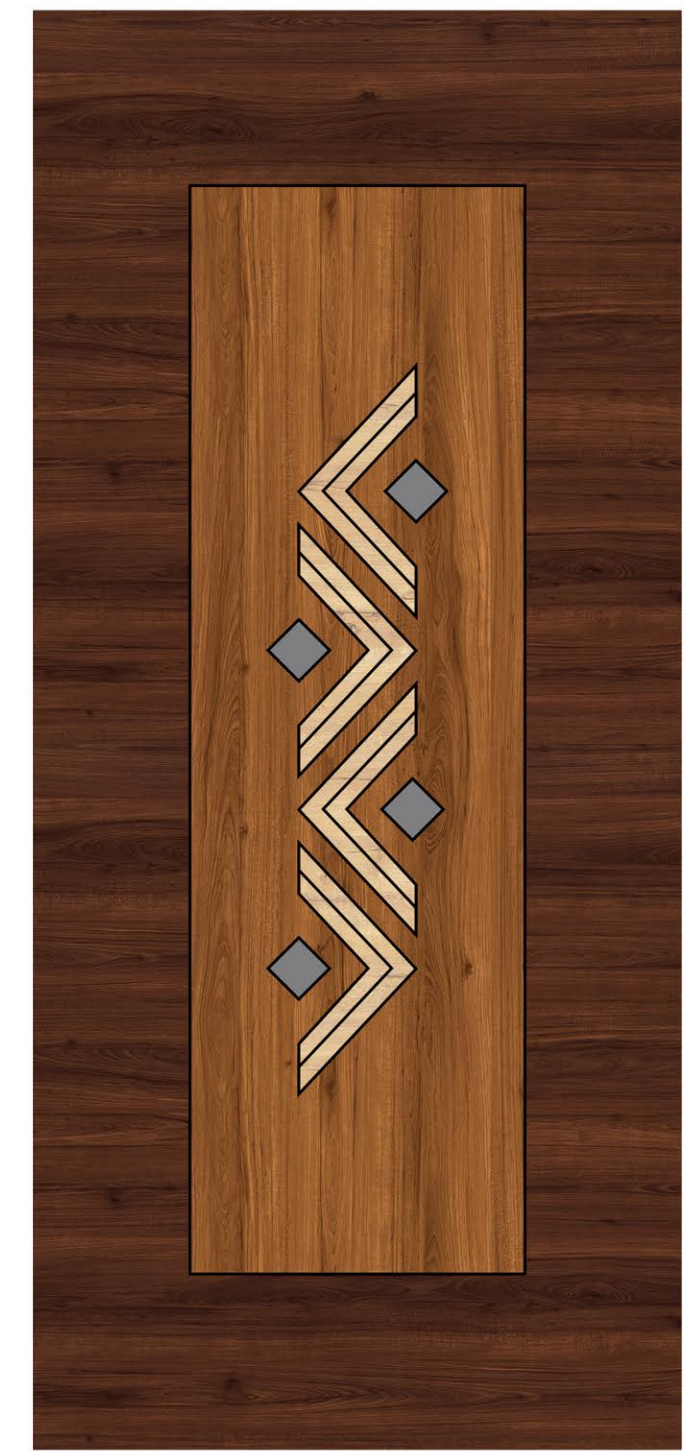

SENSE OF  
**PRIDE**

~~~~~

DIGITAL
DOOR

CREATES MEMORABLE
MOMENTS

This simple wooden the
texture does the same.

- ✓ SIZE
- ✓ 7 X 3.25
- ✓ FEET

1625 SF

1626 SF