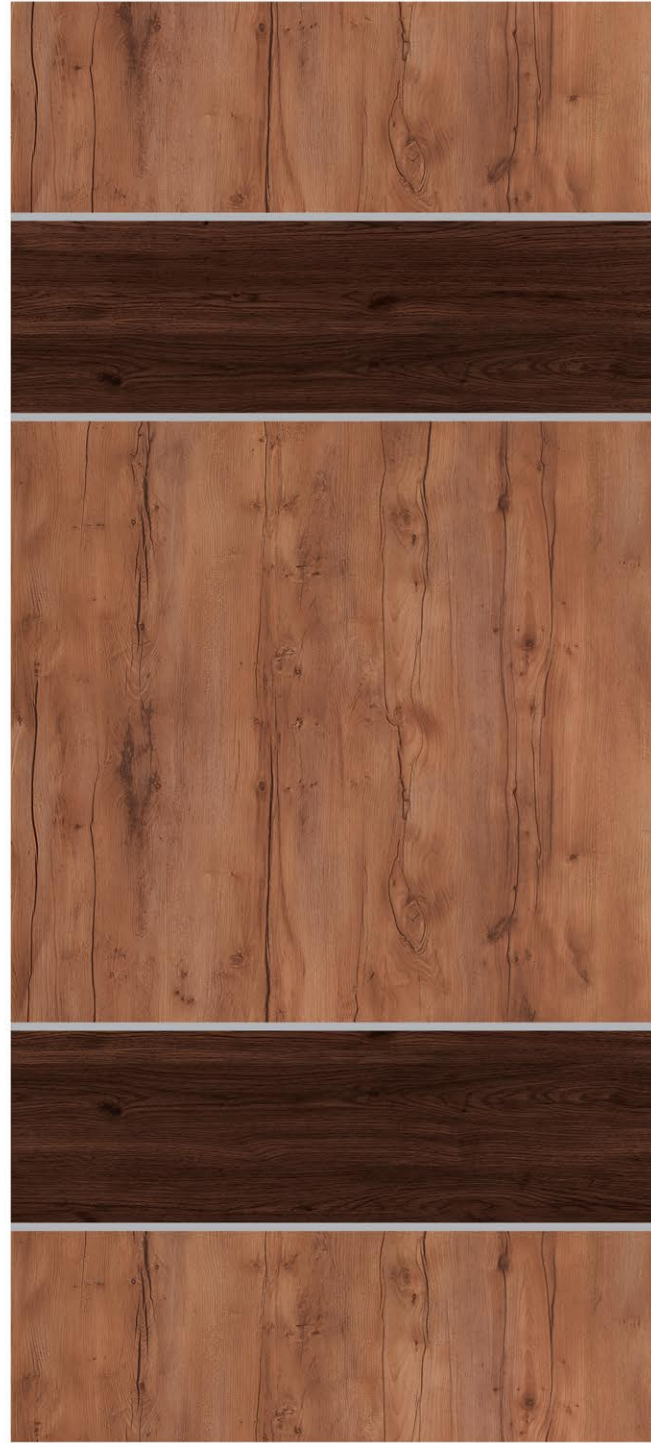

CUT PASTE
METAL DOOR

We always for the simplicity of nature and that allures us more than anything.

- ∨ SIZE
- ∨ **7 X 3.25**
- ∨ FEET

1452 MT
≈≈≈