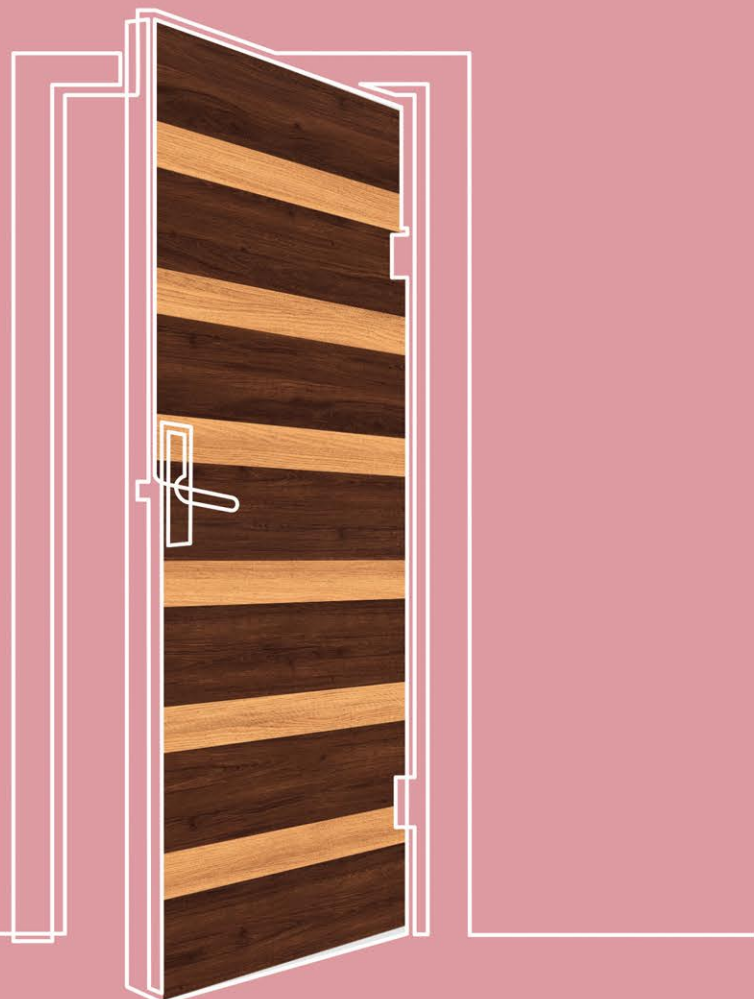

- ✓ SIZE
- ✓ **7 X 3.25**
- ✓ FEET

RICHNESS OF
COLOURS
~~~~~

DIGITAL DOOR

When you match modishness with pristine elegance you get a fine art of contemporary living. Your choice before you open the Jeevan Dhara Doors.