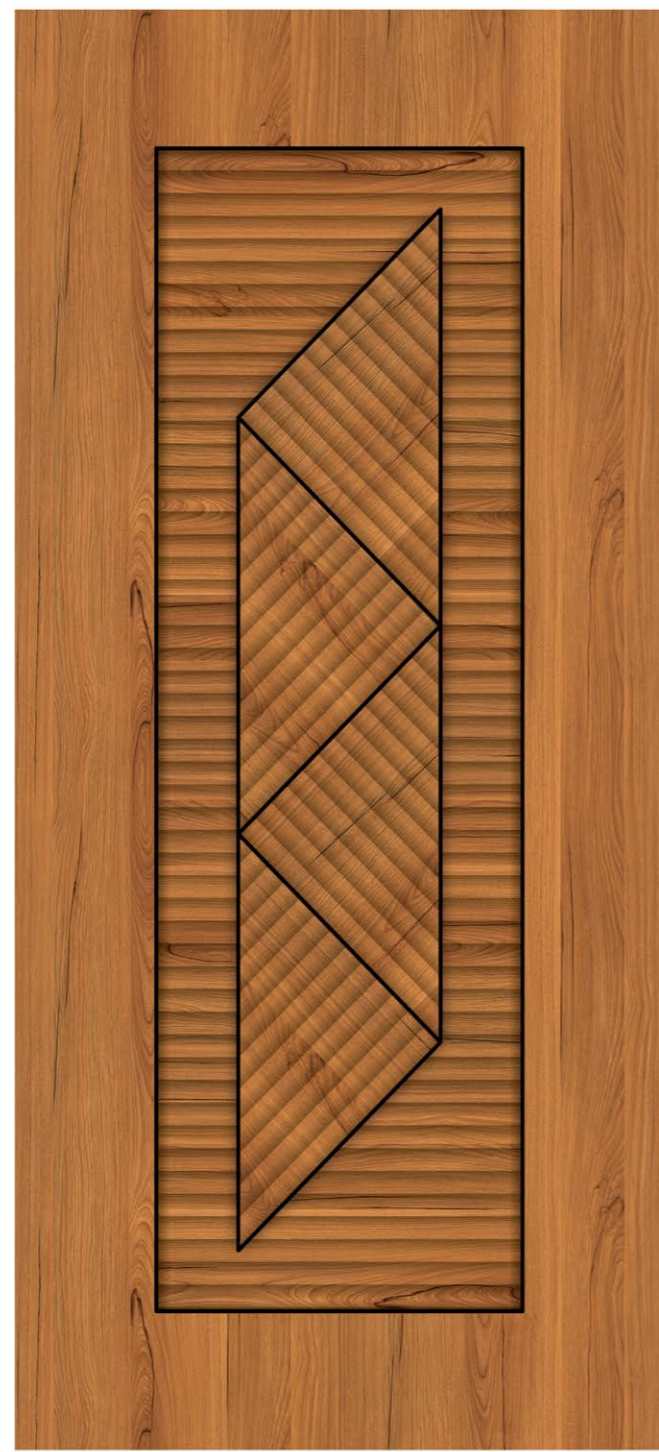

▽ SIZE  
▽ **7 X 3.25**  
▽ FEET

1514 SF  
〰〰〰

1517 SF  
〰〰〰

1519 SF  
〰〰〰

1520 SF  
〰〰〰

△ SIZE  
△ **7 X 3.25**  
△ FEET

Bring this magical feeling close to you every day.

▽ SIZE  
▽ **7 X 3.25**  
▽ FEET

1522 SF  
〰〰〰

1525 SF  
〰〰〰

1602 SF  
〰〰〰

1605 SF  
〰〰〰

△ SIZE  
△ **7 X 3.25**  
△ FEET

DIGITAL  
DOOR

Seems like leaves have travelled directly to your home to be a part of your space.

▽ SIZE  
▽ **7 X 3.25**  
▽ FEET

1606 SF

1607 SF

1609 SF

1618 SF

▲ SIZE  
▲ **7 X 3.25**  
▲ FEET

YOUR STYLE WITH A STYLISH DOOR

**DIGITAL  
DOOR**

Whatever you create as a part of your interior with becomes a part of your home forever.