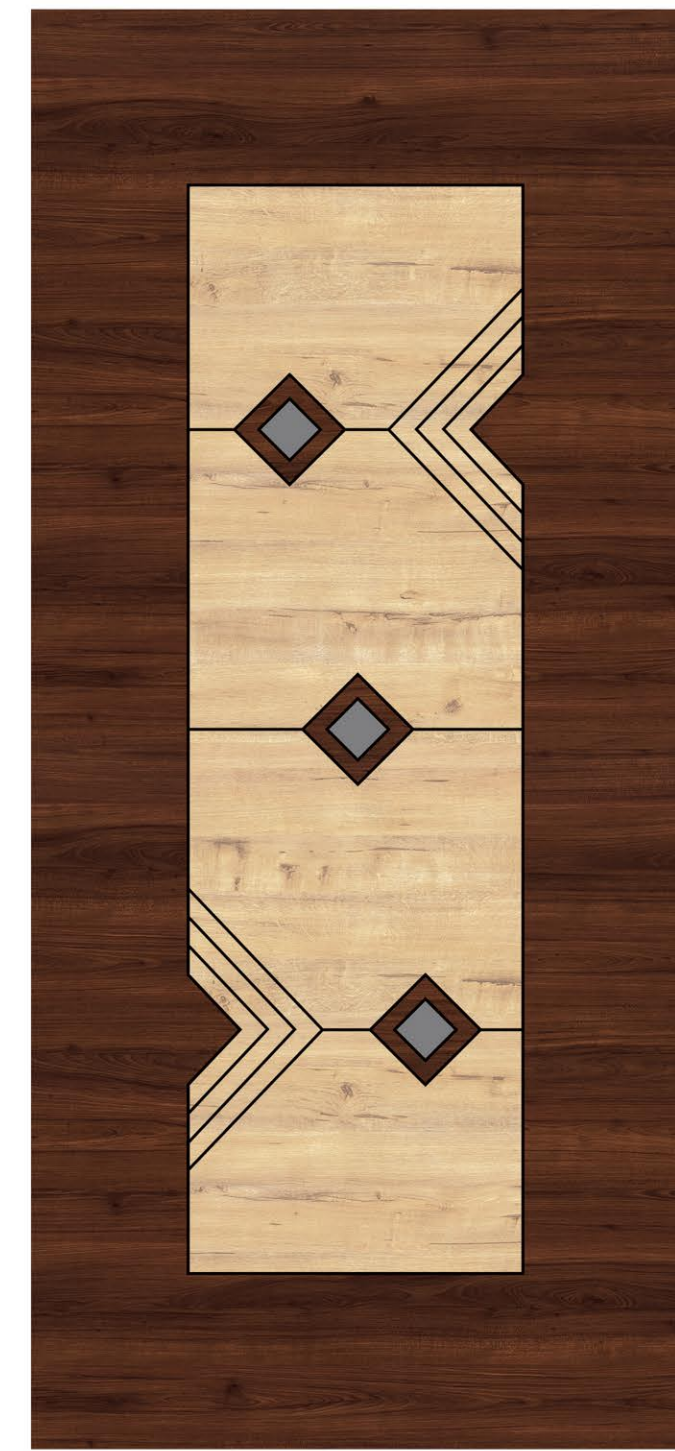

SENSE OF  
**PRIDE**

~~~~~

DIGITAL
DOOR

CREATES MEMORABLE
MOMENTS

This simple wooden the
texture does the same.

- ✓ SIZE
- ✓ 7 X 3.25
- ✓ FEET

1625 SF

1626 SF