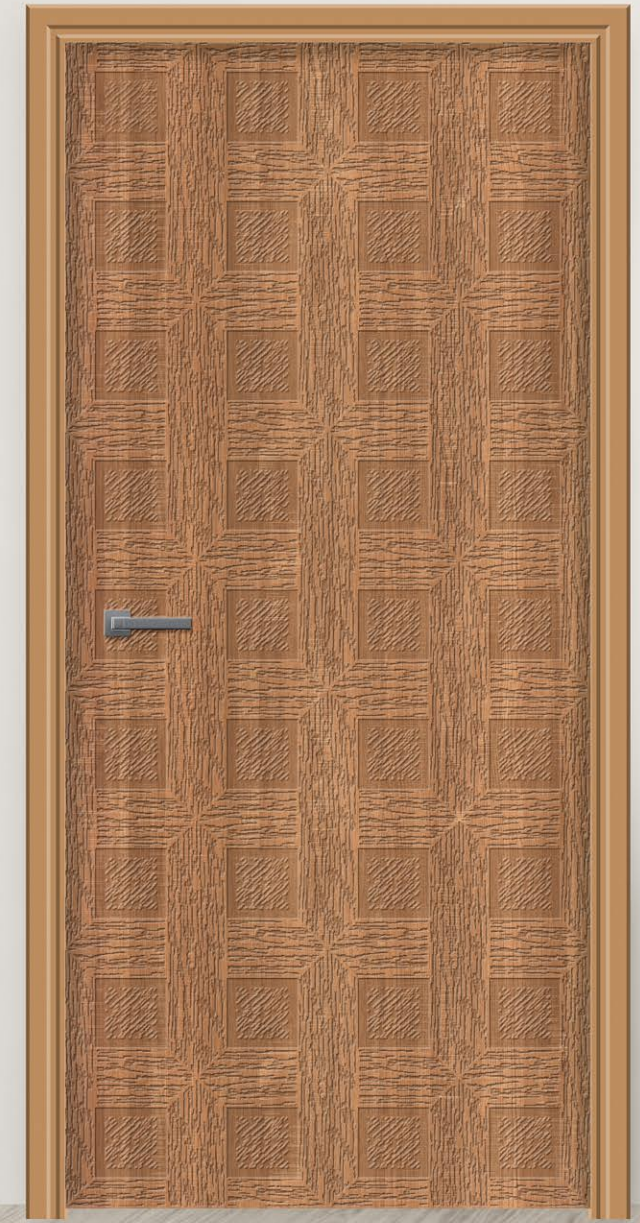

17 TO 22

DIGITAL

23 TO 36

ECO

37 TO 42

WOOD GRAIN

43 TO 46

- ✓ SIZE
- ✓ **7 X 3.25**
- ✓ FEET

TEXTURE DOOR

A door that brings soothing feeling from the very first moment. Jeevan Dhara Doors lot of beauty and little bit of imagination can do wonders to the over all look of your interiors.

27121
~~~~~

9461  
~~~~~

TEXTURE
DOOR

ITS BEAUTY TODAY AND
FOREVER

This simple wooden the texture does the same.

- ✓ SIZE
- ✓ 7 X 3.25
- ✓ FEET

2714 MB

2715 MB

IT IS YOUR
FAVOURITE