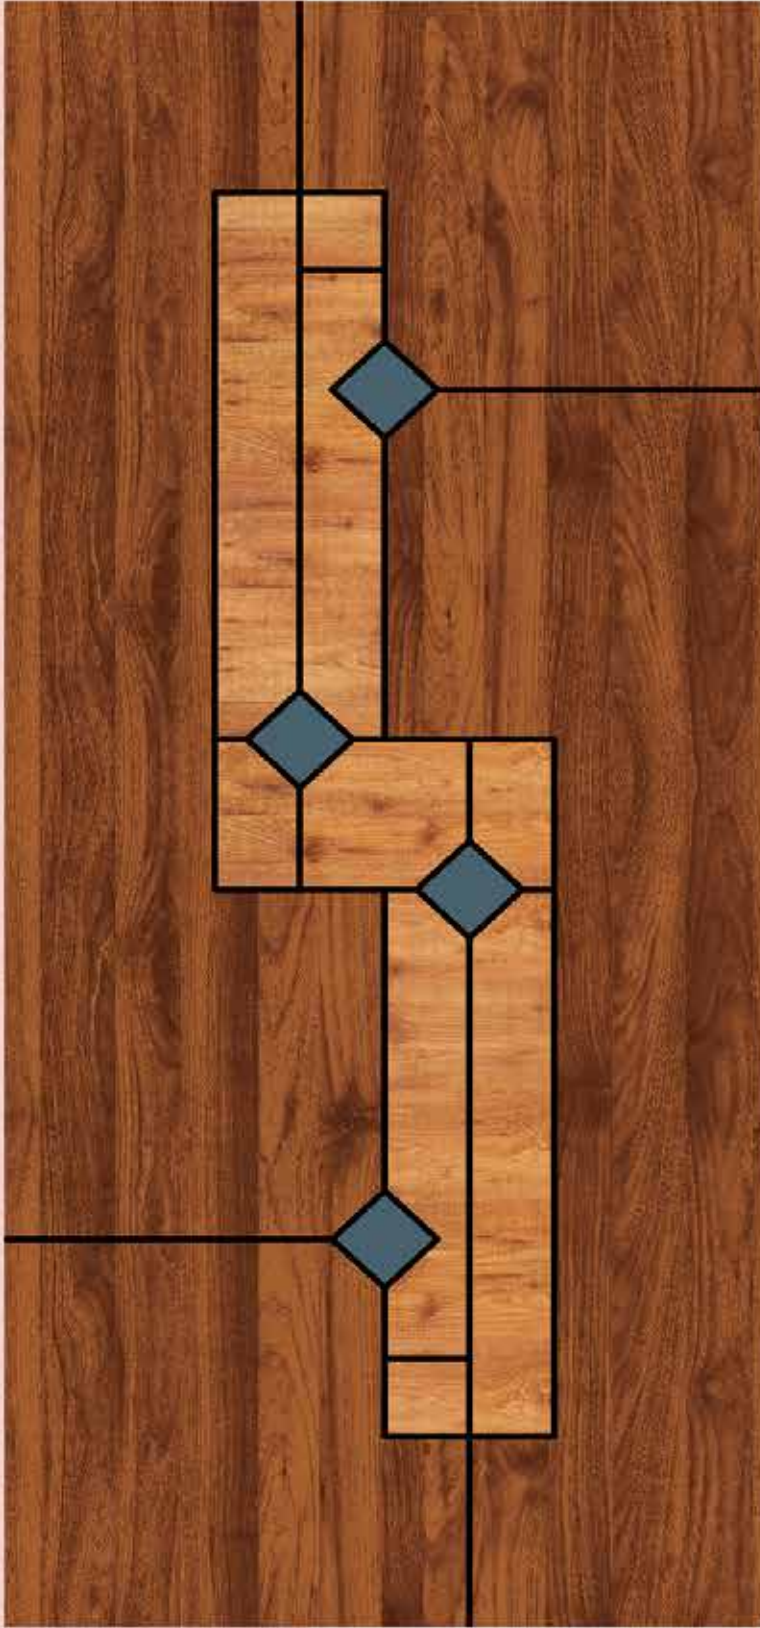

KWR - 01

TRANSFORM

Your Space, Elevate Your Style.